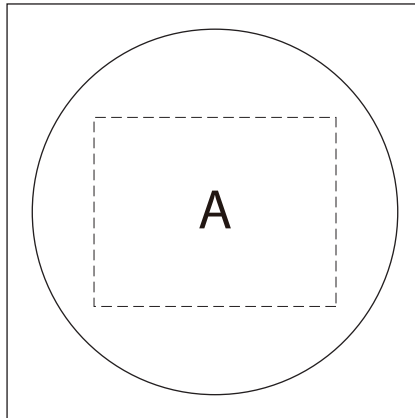

Product: PXR015
Product Size: 55x55x55mm
Decoration Options:

Shown at 100% actual size

A: Print size: 32mm(w) x 25mm(h)